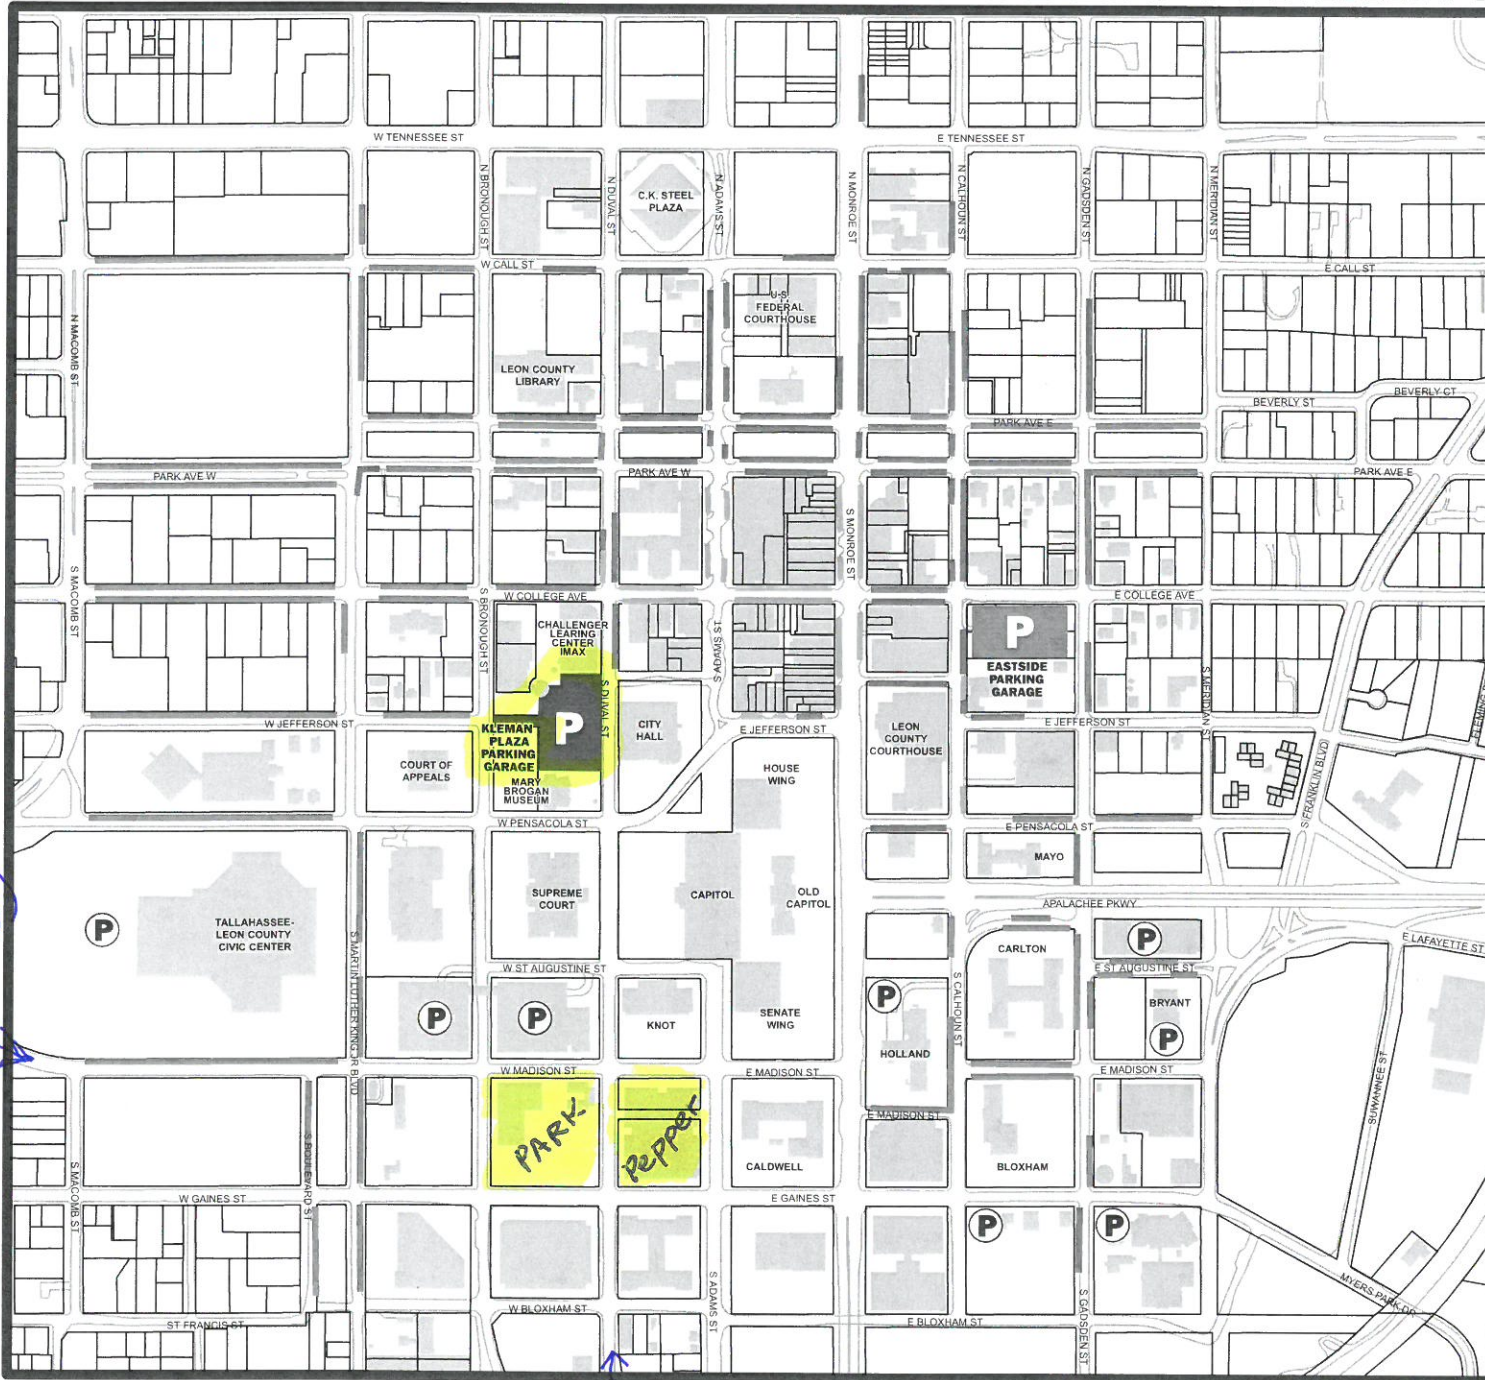

Bronough (1 way)

Duval (one way)